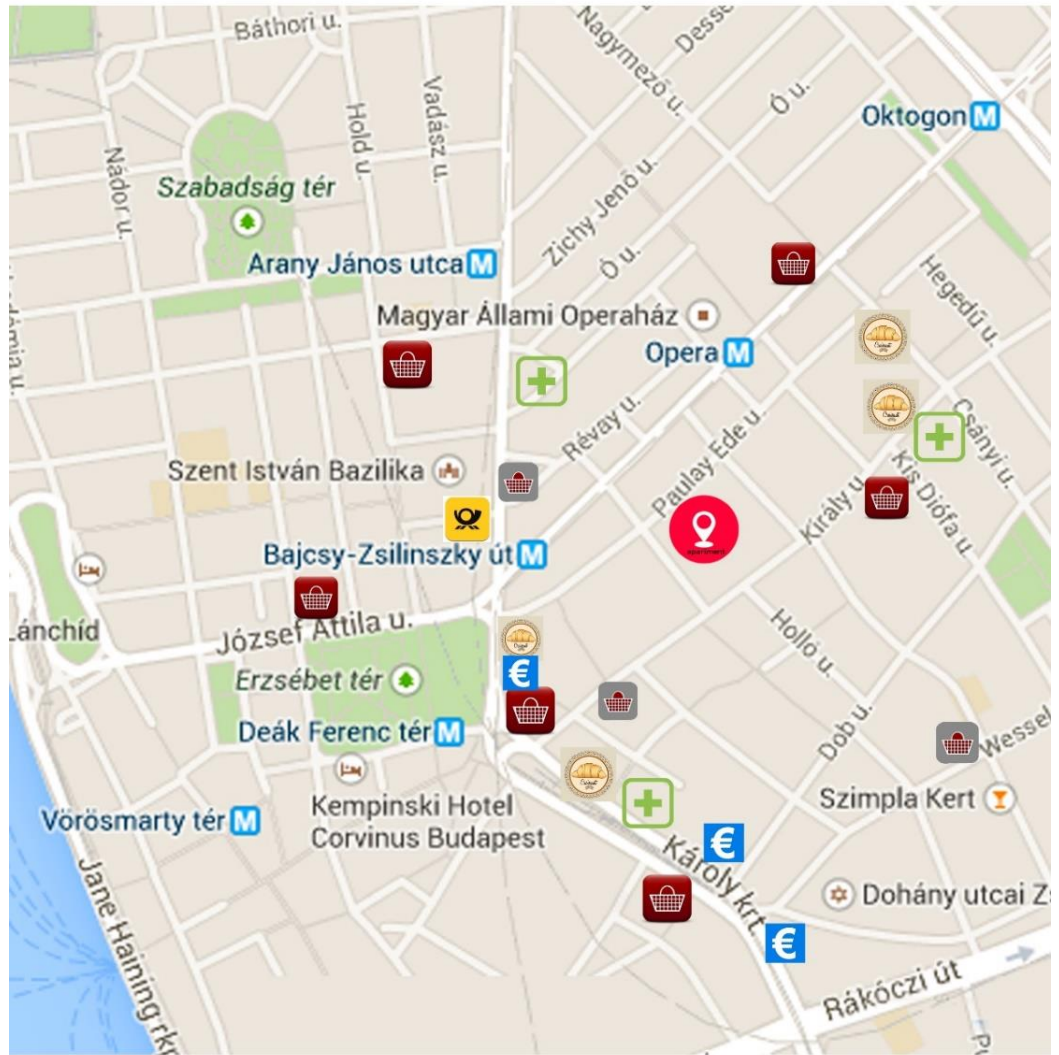

Where to find in the neighborhood ?

supermarket

0-24 h
supermarket

bakery

change

pharmacy

post office

apartment

opening hours

The bigger groceries/supermarkets are open

Mon- Sat: 6.00-7.00 (am) - 21.00-22.00 (pm)

Sun: 6.00-7.00 (am) - 18.00-21.00 (pm)

On Holidays only 0-24 shops available.

0-24 h
pharmacy

Teréz Patika

(near Nyugati Railway Station at Radisson Blue Béke Hotel)

Budapest, District 6, Teréz krt. 41.

www.terezpatika.hu

0-24 h
private doctors

Swiss Clinic

www.swissclinic.hu/en/emergency-medical-service/