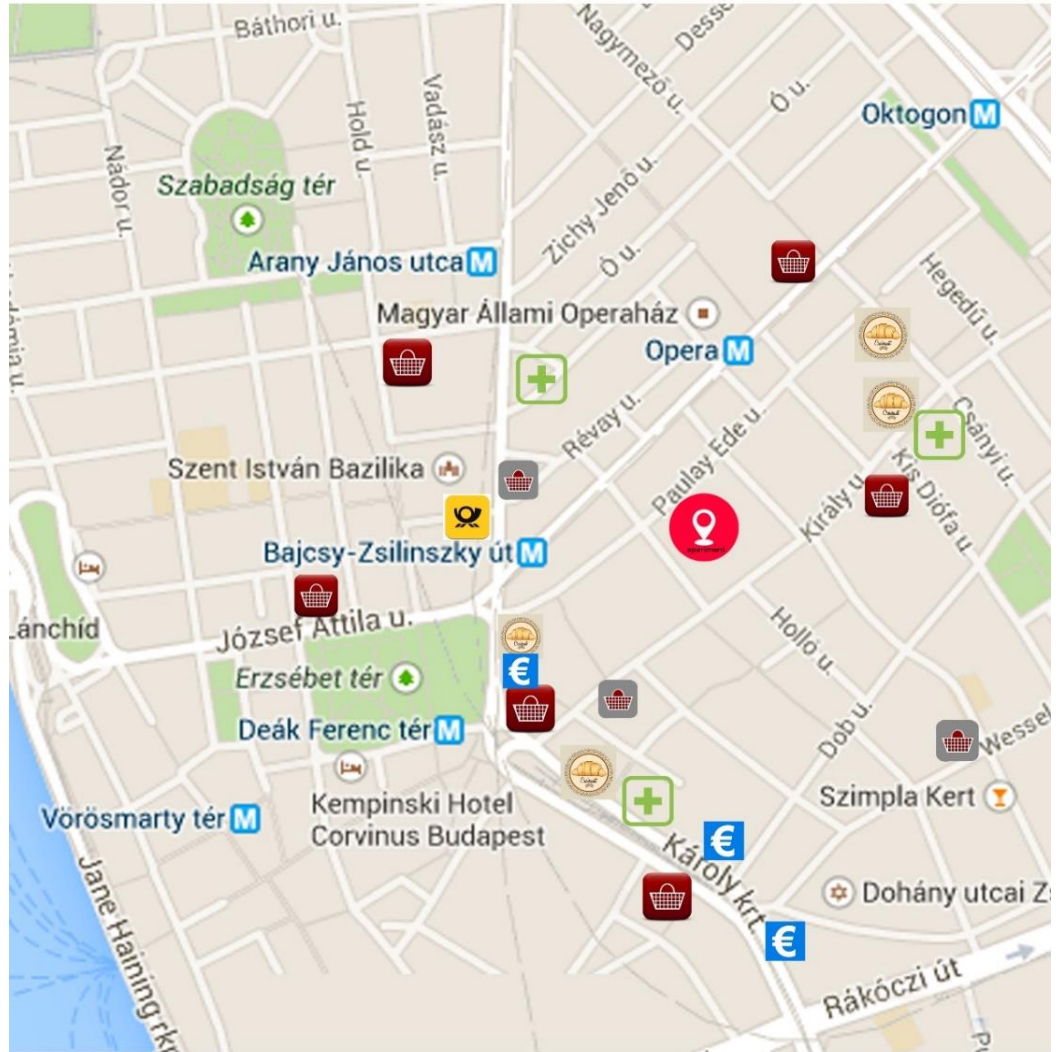

Where to find in the neighborhood ?

supermarket

0-24 h
supermarket

bakery

change

pharmacy

post office

apartment

opening hours

The bigger groceries/supermarkets are open

Mon- Sat: 6.00-7.00 (am) - 21.00-22.00 (pm)

Sun: 6.00-7.00 (am) - 18.00-21.00 (pm)

On Holidays only 0-24 shops available.

0-24 h
pharmacy

Teréz Patika

(near Nyugati Railway Station at Radisson Blue Béke Hotel)

Budapest, District 6, Teréz krt. 41.

www.terezpatika.hu

0-24 h
private doctors

Swiss Clinic

www.swissclinic.hu/en/emergency-medical-service/

dome suites budapest