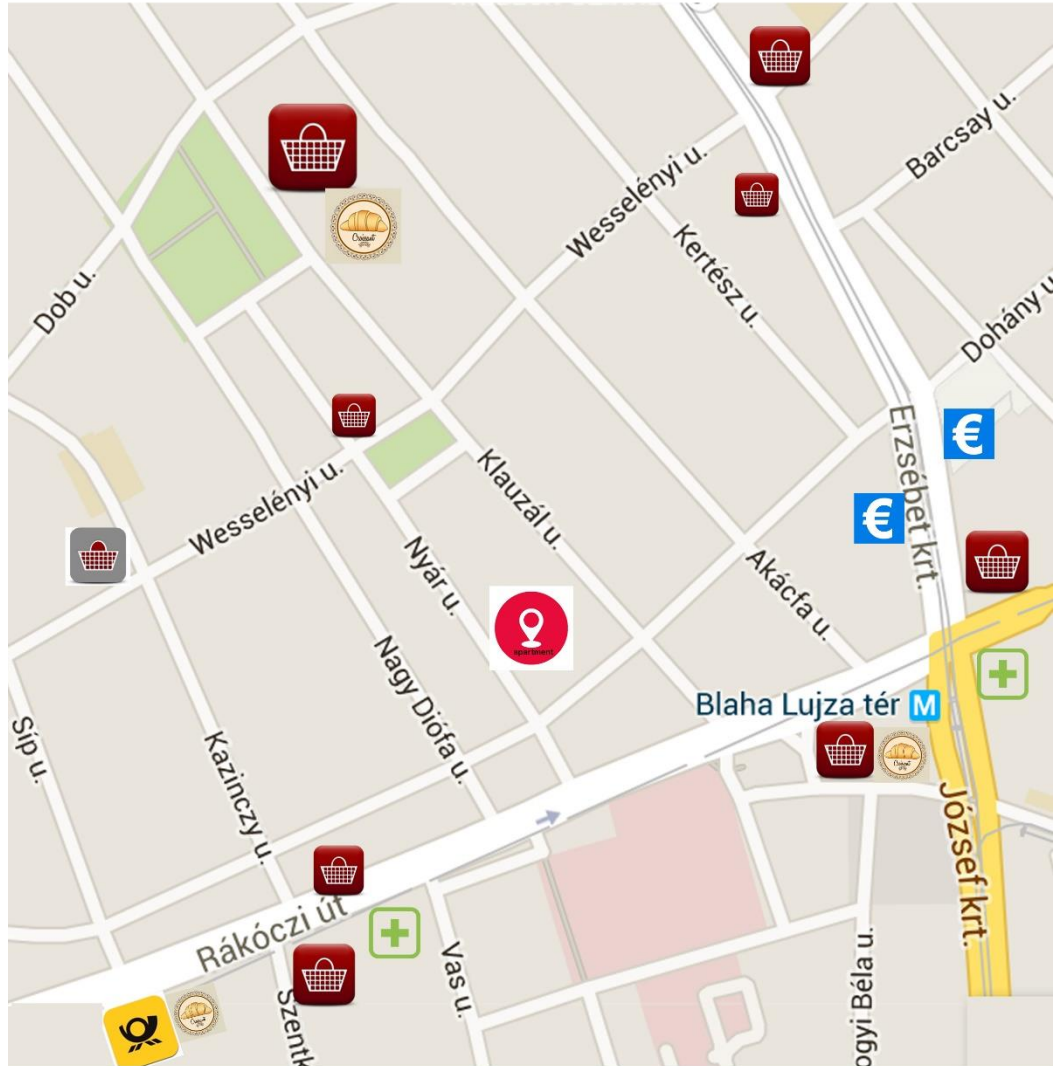

# Where to find in the neighborhood ?

supermarket

0-24 h  
supermarket

bakery

change

pharmacy

post office

apartment

opening hours

**The bigger groceries/supermarkets are open**

Mon- Sat: 6.00-7.00 (am) - 21.00-22.00 (pm)

Sun: 6.00-7.00 (am) - 18.00-21.00 (pm)

**On Holidays only 0-24 shops available.**

0-24 h  
pharmacy

**Teréz Patika**

(near Nyugati Railway Station at Radisson Blue Béke Hotel)

Budapest, District 6, Teréz krt. 41.

[www.terezpatika.hu](http://www.terezpatika.hu)

0-24 h  
private doctors

**Swiss Clinic**

[www.swissclinic.hu/en/emergency-medical-service/](http://www.swissclinic.hu/en/emergency-medical-service/)