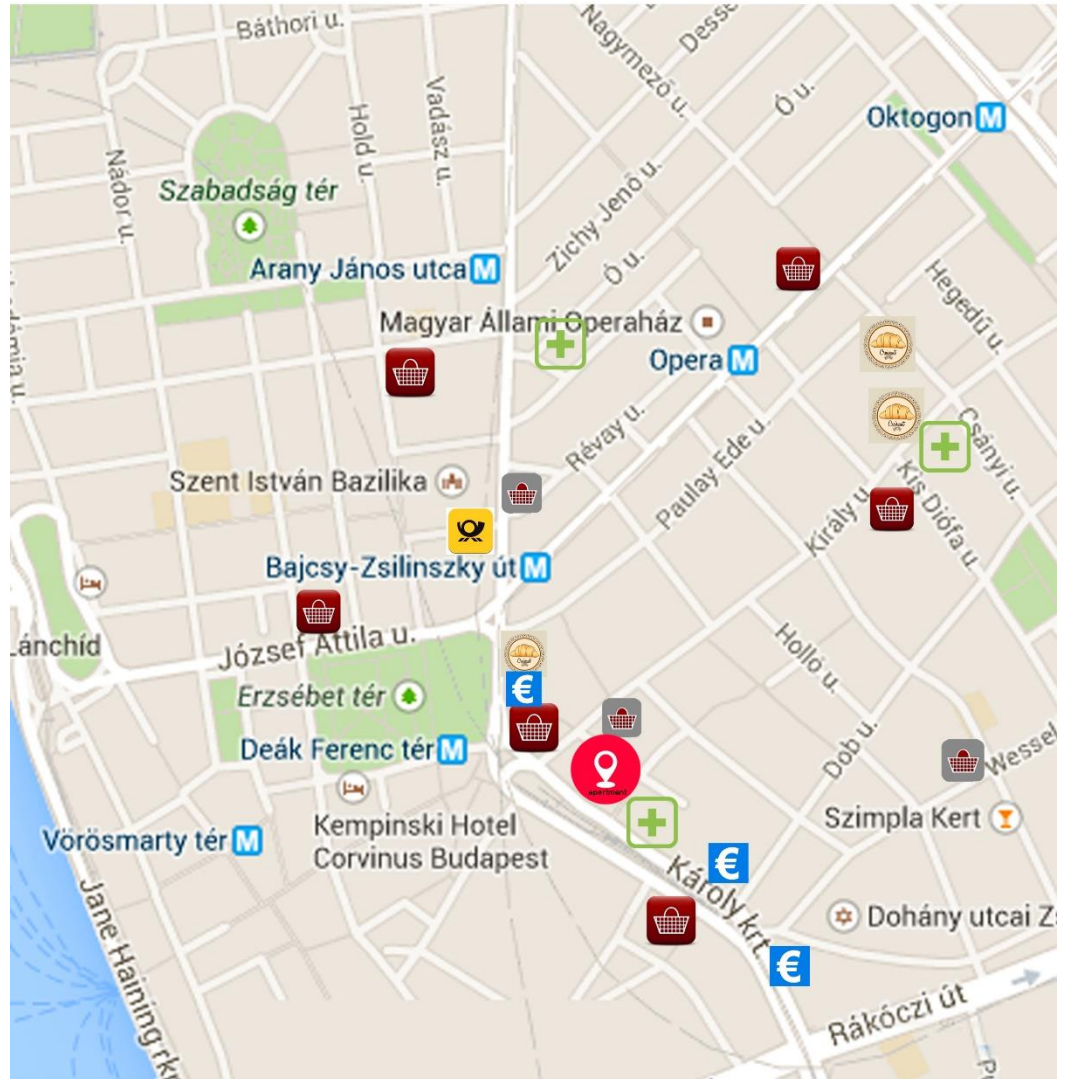

Where to find in the neighborhood ?

supermarket

0-24 h
supermarket

bakery

change

pharmacy

post office

apartment

opening hours

The bigger groceries/supermarkets are open

Mon- Sat: 6.00-7.00 (am) - 21.00-22.00 (pm)

Sun: 6.00-7.00 (am) - 18.00-21.00 (pm)

On Holidays only 0-24 shops available.

0-24 h
pharmacy

Teréz Patika

(near Nyugati Railway Station at Radisson Blue Béke Hotel)

Budapest, District 6, Teréz krt. 41.

www.terezpatika.hu

0-24 h
private doctors

Swiss Clinic

www.swissclinic.hu/en/emergency-medical-service/