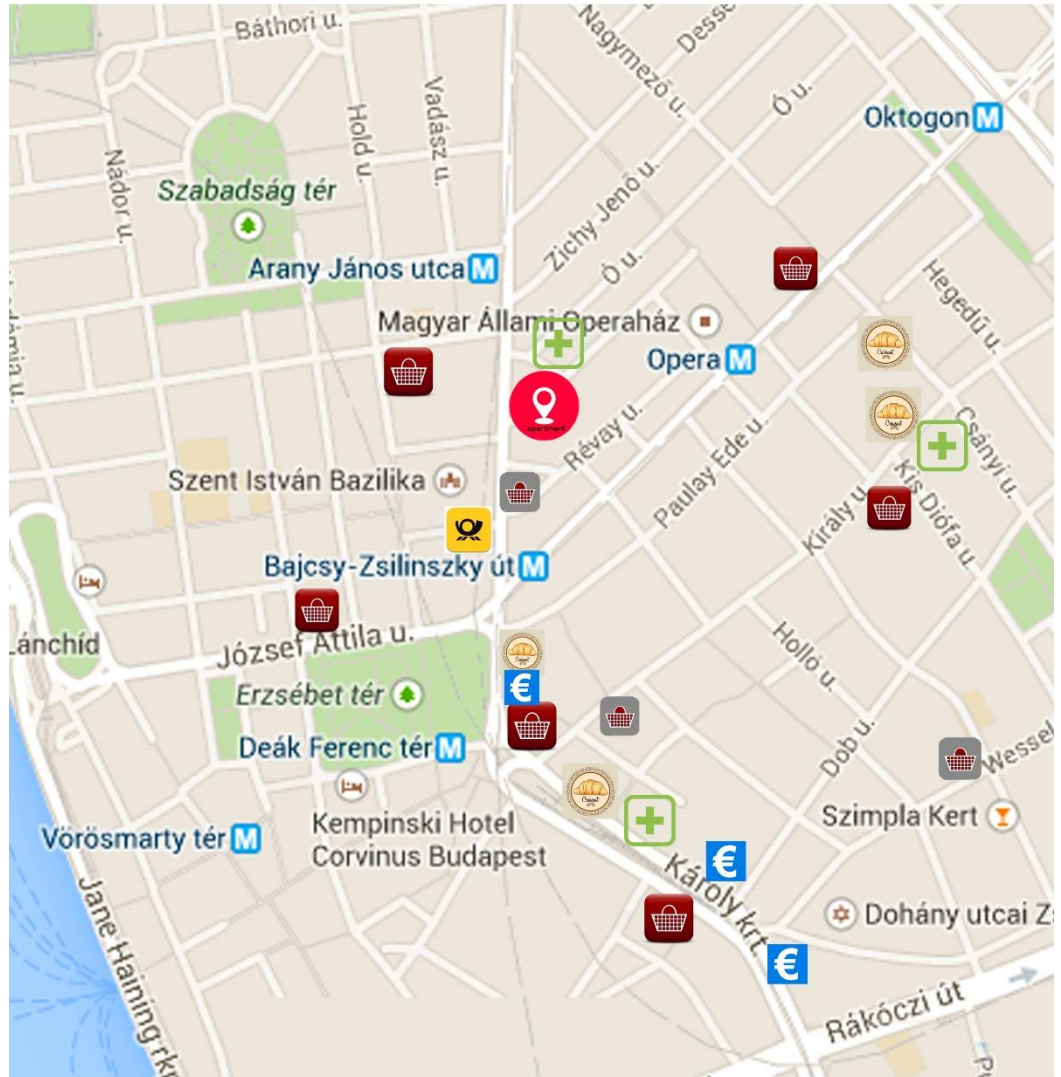

Where to find in the neighborhood ?

supermarket

0-24 h
supermarket

bakery

change

pharmacy

post office

apartment

opening hours

The bigger groceries/supermarkets are open

Mon- Sat: 6.00-7.00 (am) - 21.00-22.00 (pm)

Sun: 6.00-7.00 (am) - 18.00-21.00 (pm)

On Holidays only 0-24 shops available.

0-24 h
pharmacy

Teréz Patika

(near Nyugati Railway Station at Radisson Blue Béke Hotel)
Budapest, District 6, Teréz krt. 41.

www.terezpatika.hu

0-24 h
private doctors

Swiss Clinic

www.swissclinic.hu/en/emergency-medical-service/

dome suites budapest