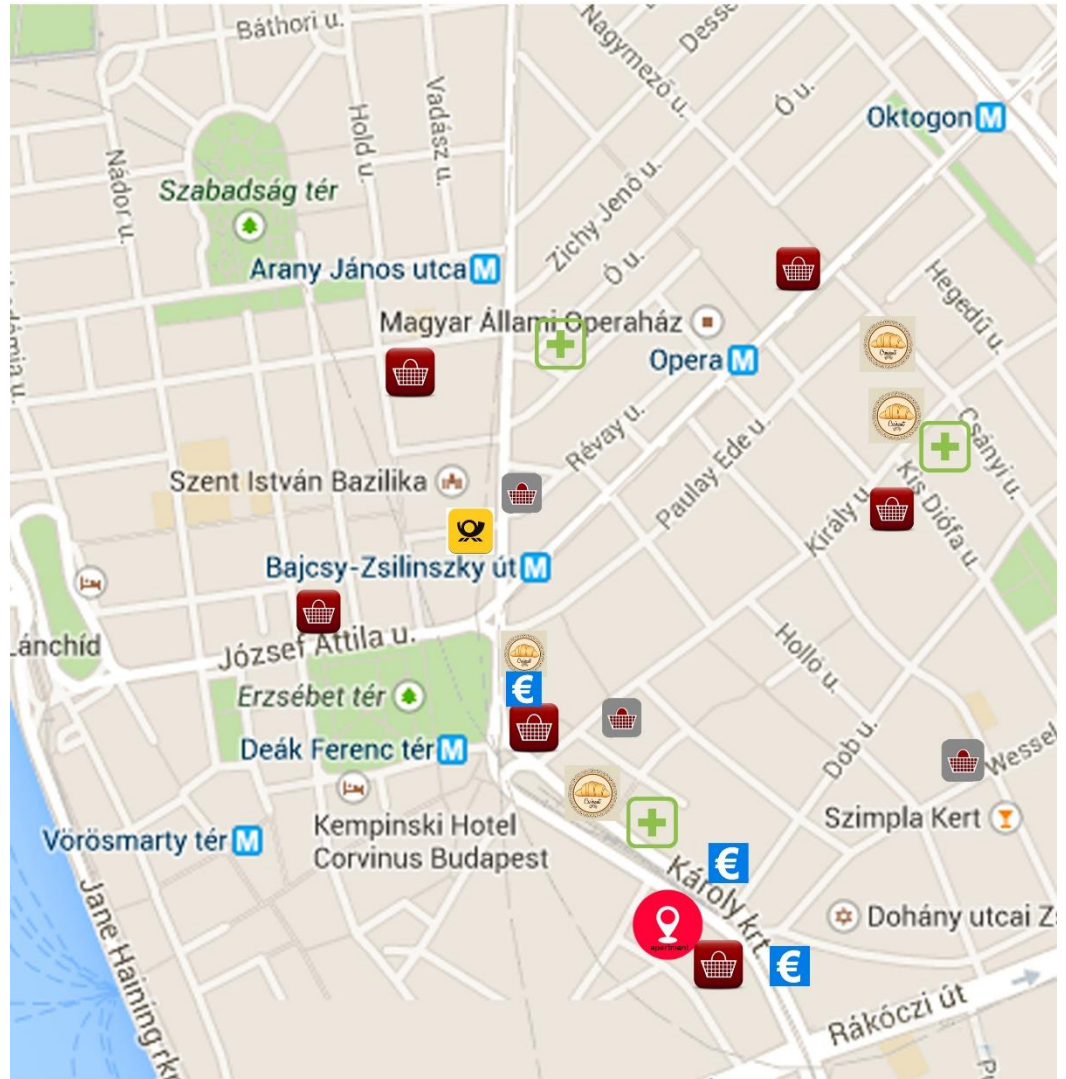

Where to find in the neighborhood ?

supermarket

0-24 h
supermarket

bakery

change

pharmacy

post office

apartment

opening hours

The bigger groceries/supermarkets are open

Mon- Sat: 6.00-7.00 (am) - 21.00-22.00 (pm)

Sun: 6.00-7.00 (am) - 18.00-21.00 (pm)

On Holidays only 0-24 shops available.

0-24 h
pharmacy

Teréz Patika

(near Nyugati Railway Station at Radisson Blue Béke Hotel)

Budapest, District 6, Teréz krt. 41.

www.terezpatika.hu

0-24 h
private doctors

Swiss Clinic

www.swissclinic.hu/en/emergency-medical-service/