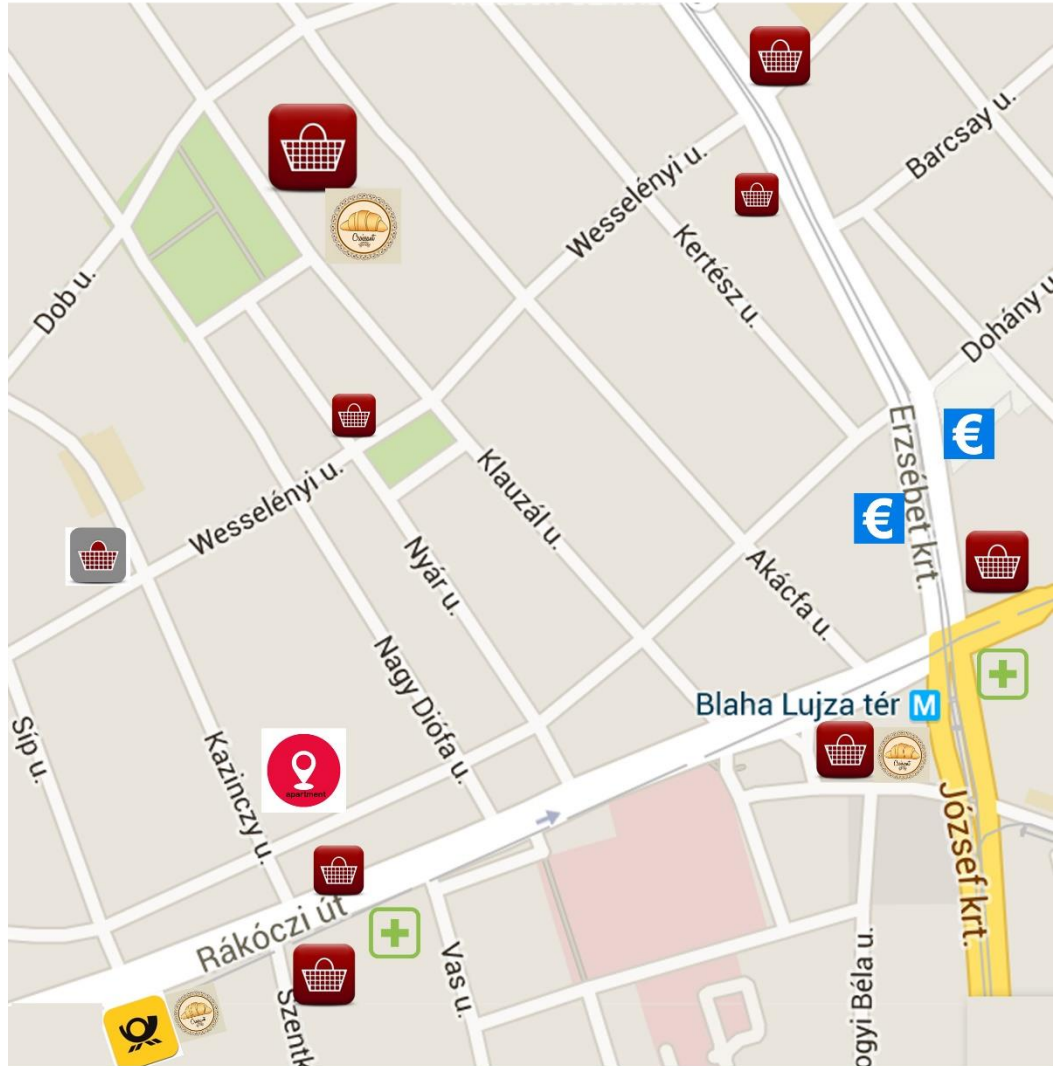

Where to find in the neighborhood ?

supermarket

0-24 h
supermarket

bakery

change

pharmacy

post office

apartment

opening hours

The bigger groceries/supermarkets are open

Mon- Sat: 6.00-7.00 (am) - 21.00-22.00 (pm)

Sun: 6.00-7.00 (am) - 18.00-21.00 (pm)

On Holidays only 0-24 shops available.

0-24 h
pharmacy

Teréz Patika

(near Nyugati Railway Station at Radisson Blue Béke Hotel)

Budapest, District 6, Teréz krt. 41.

www.terezpatika.hu

0-24 h
private doctors

Swiss Clinic

www.swissclinic.hu/en/emergency-medical-service/