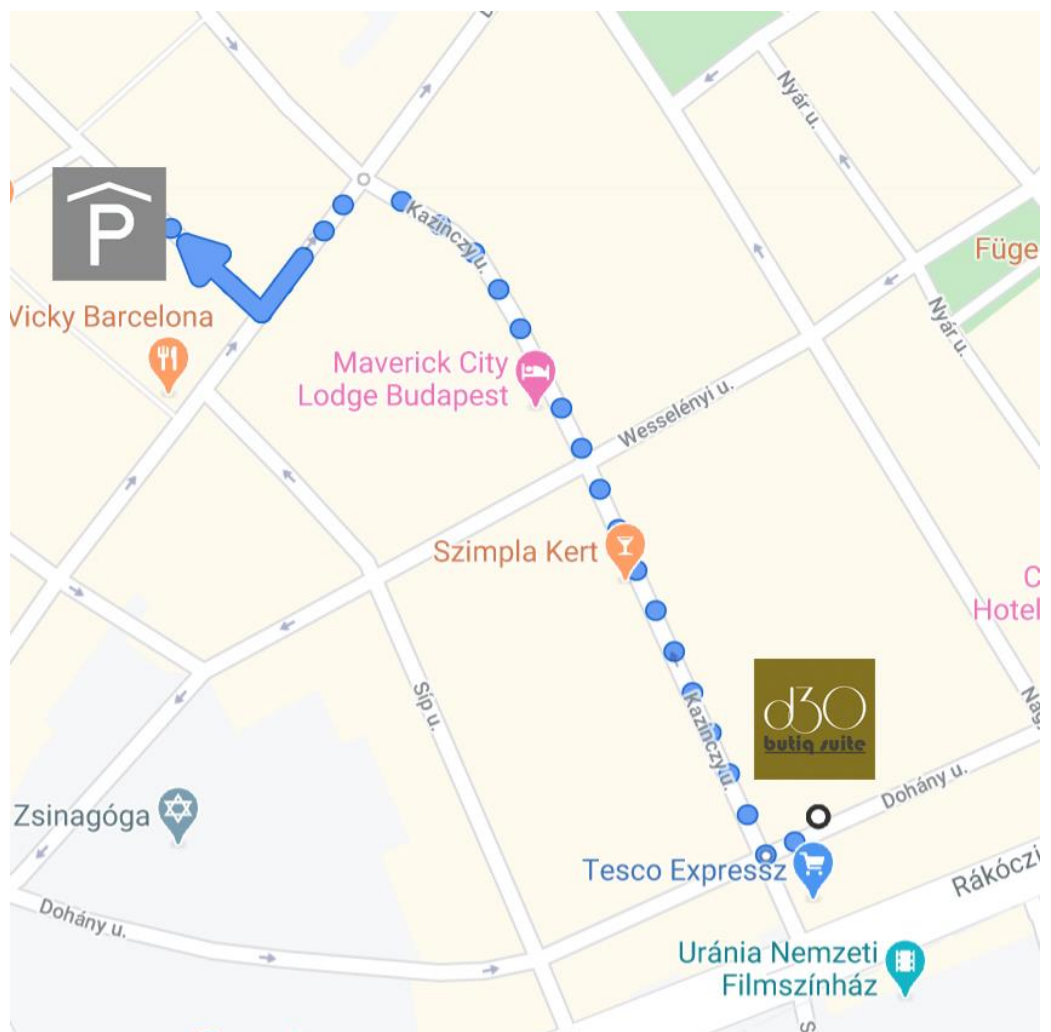

Car Parking around d30 butiq suite

■ on street parking

Monday - Friday from 8.00-20.00

HUF 440/hr (1,5 EUR/hour)

weekends & holidays free

Street parking is limited in 3 hrs, ticket automats on the street.

■ parking house

For longer time there is a parking house in the neighborhood in few min. walk from the apartment. You can book parking place also for more days.

Nearest: Gozsdu Parking

H-1075 Budapest, Holló utca 6.

<https://www.carepark.org/parking/hollo-parking>

dome suites budapest

mail: domedesignbp@gmail.com
web: dome.hu/suites/d30-butiq
www.facebook.com/PaulayPremiumSuiteOpera